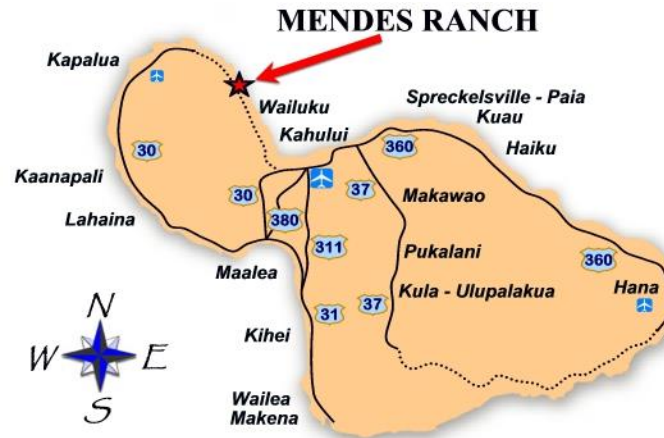

DIRECTIONS TO MENDES RANCH

Driving Directions from Lahaina (West Maui)

- 1- Take Hwy. 30 South towards Wailuku
 - 2- In Wailuku turn right on Hwy. 32 also known as Main Street
 - 3- Go down 2 blocks and turn left on North Market Street
 - 4- This will become Hwy.33 and then become Hwy. 340
(Once you turn onto North Market Street, do not turn anymore)
 - 5- Mendes Ranch is located right before the #7 mile marker
- NOTE: Approx. driving time is 45 minutes, but you may want to allow extra time for traffic

Driving Directions from Kihei & Wailea (South Maui)

- 1- Take Hwy. 31
 - 2- At the intersection of Hwy. 30 and 310, turn right onto Hwy. 30
(this will take you to Wailuku)
 - 3- In Wailuku turn right on Hwy. 32 also known as Main Street
 - 4- Go down 2 blocks and turn left on North Market Street
 - 5- This will become Hwy.33 and then become Hwy. 340
(Once you turn onto North Market Street, do not turn anymore)
 - 6- Mendes Ranch is located right before the #7 mile marker
- NOTE: Approx. driving time is 30 minutes from Kihei and 40 minutes from Wailea, but you may want to allow extra time for traffic

Driving Directions from Kahului (Central Maui)

- 1- From Hana Hwy. (36)
 - 2- Turn right on Kahului Beach Road
 - 3- Turn right on Waiehu Beach Road
 - 4- Turn right on Hwy. 340
 - 5- Mendes Ranch is located right before the #7 mile marker
- NOTE: Approx. driving time is 15 minutes, but you may want to allow extra time for traffic